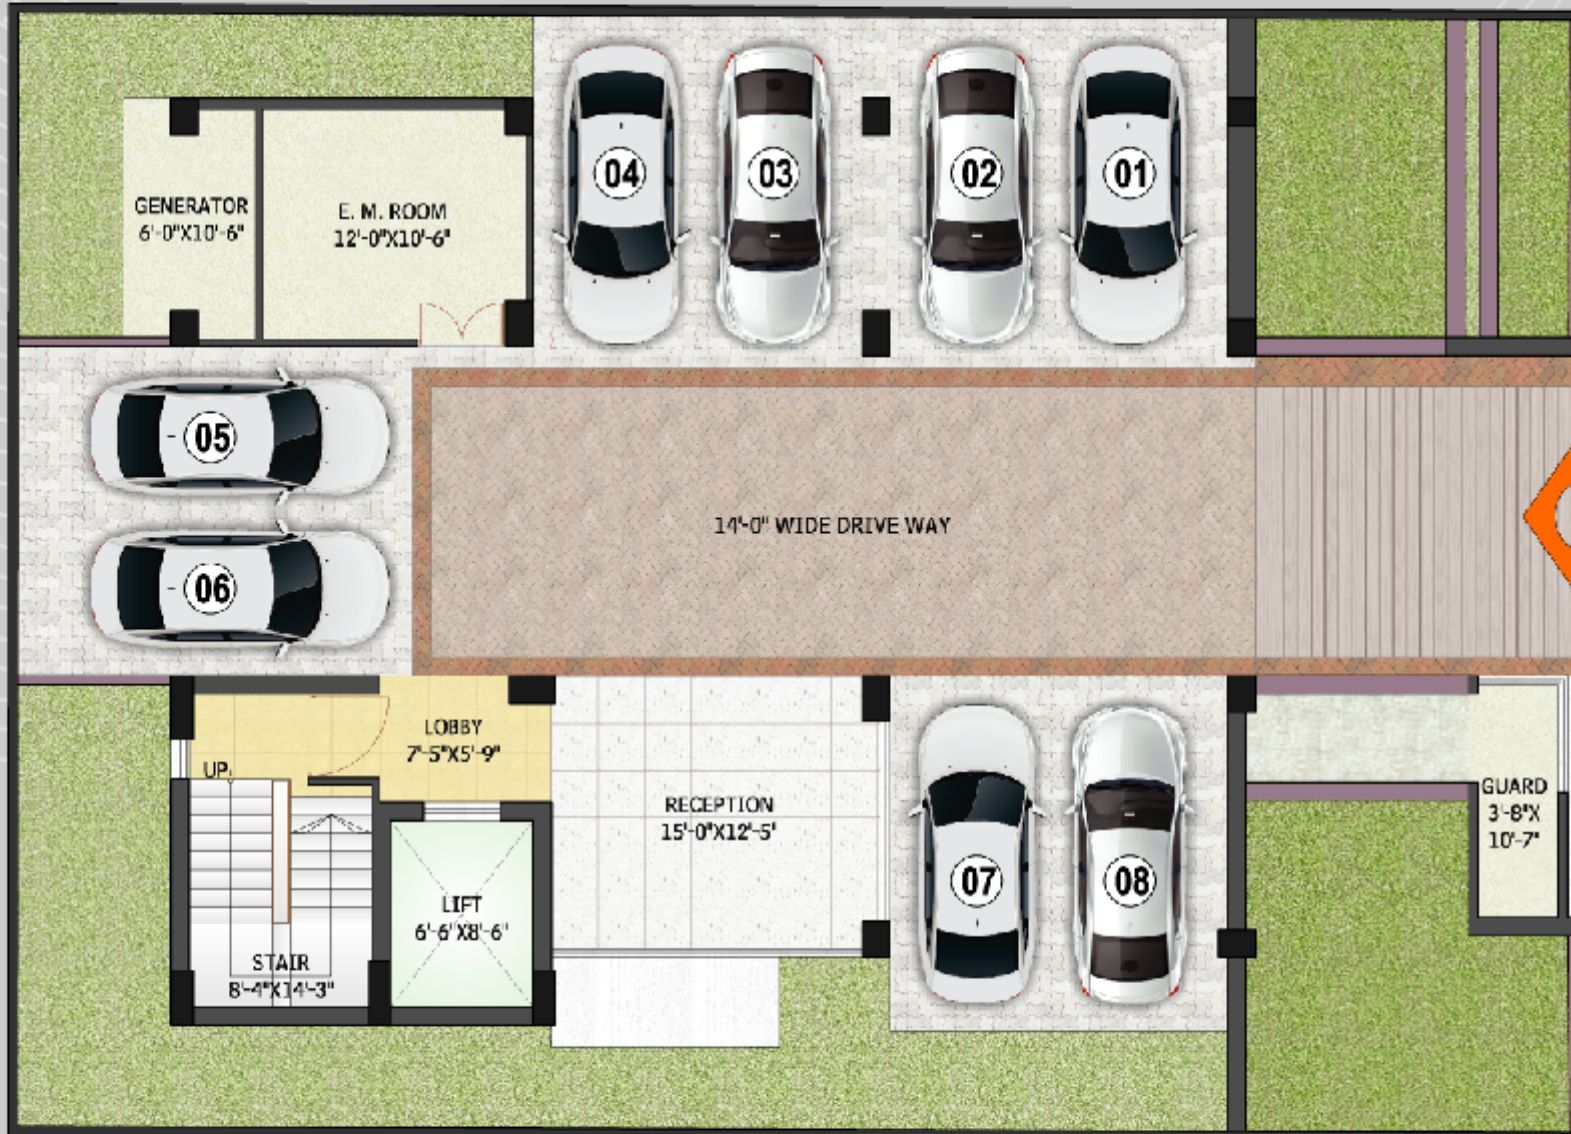

LOCATION MAP

SEL সুরমা ভীলা

PLOT -08, ROAD -12, SECTOR -01, UTTARA, DHAKA

SECTOR-4

SEL JAHANARA FERDOUS RESIDENCE

RAB-1 HEAD QUARTER

ARMED BATTALION PLAY GROUND

ঢাকা মল্লমন সিংহ মহা সড়ক

SECTOR-1

SEL AHMED HERITAGE

H UTTARA CENTRAL HOSPITAL

GROUND FLOOR

The Layout Plans in the brochure are all indicative. Actual works shall be done according to final working drawings.

FIRST FLOOR

The Layout Plans in the brochure are all indicative. Actual works shall be done according to final working drawings.

TYPICAL FLOOR

Simplex (2nd to 9th)

(1710+313+197)
2220 sft (206.32 sqm)

The Layout Plans in the brochure are all indicative. Actual works shall be done according to final working drawings.

ROOF