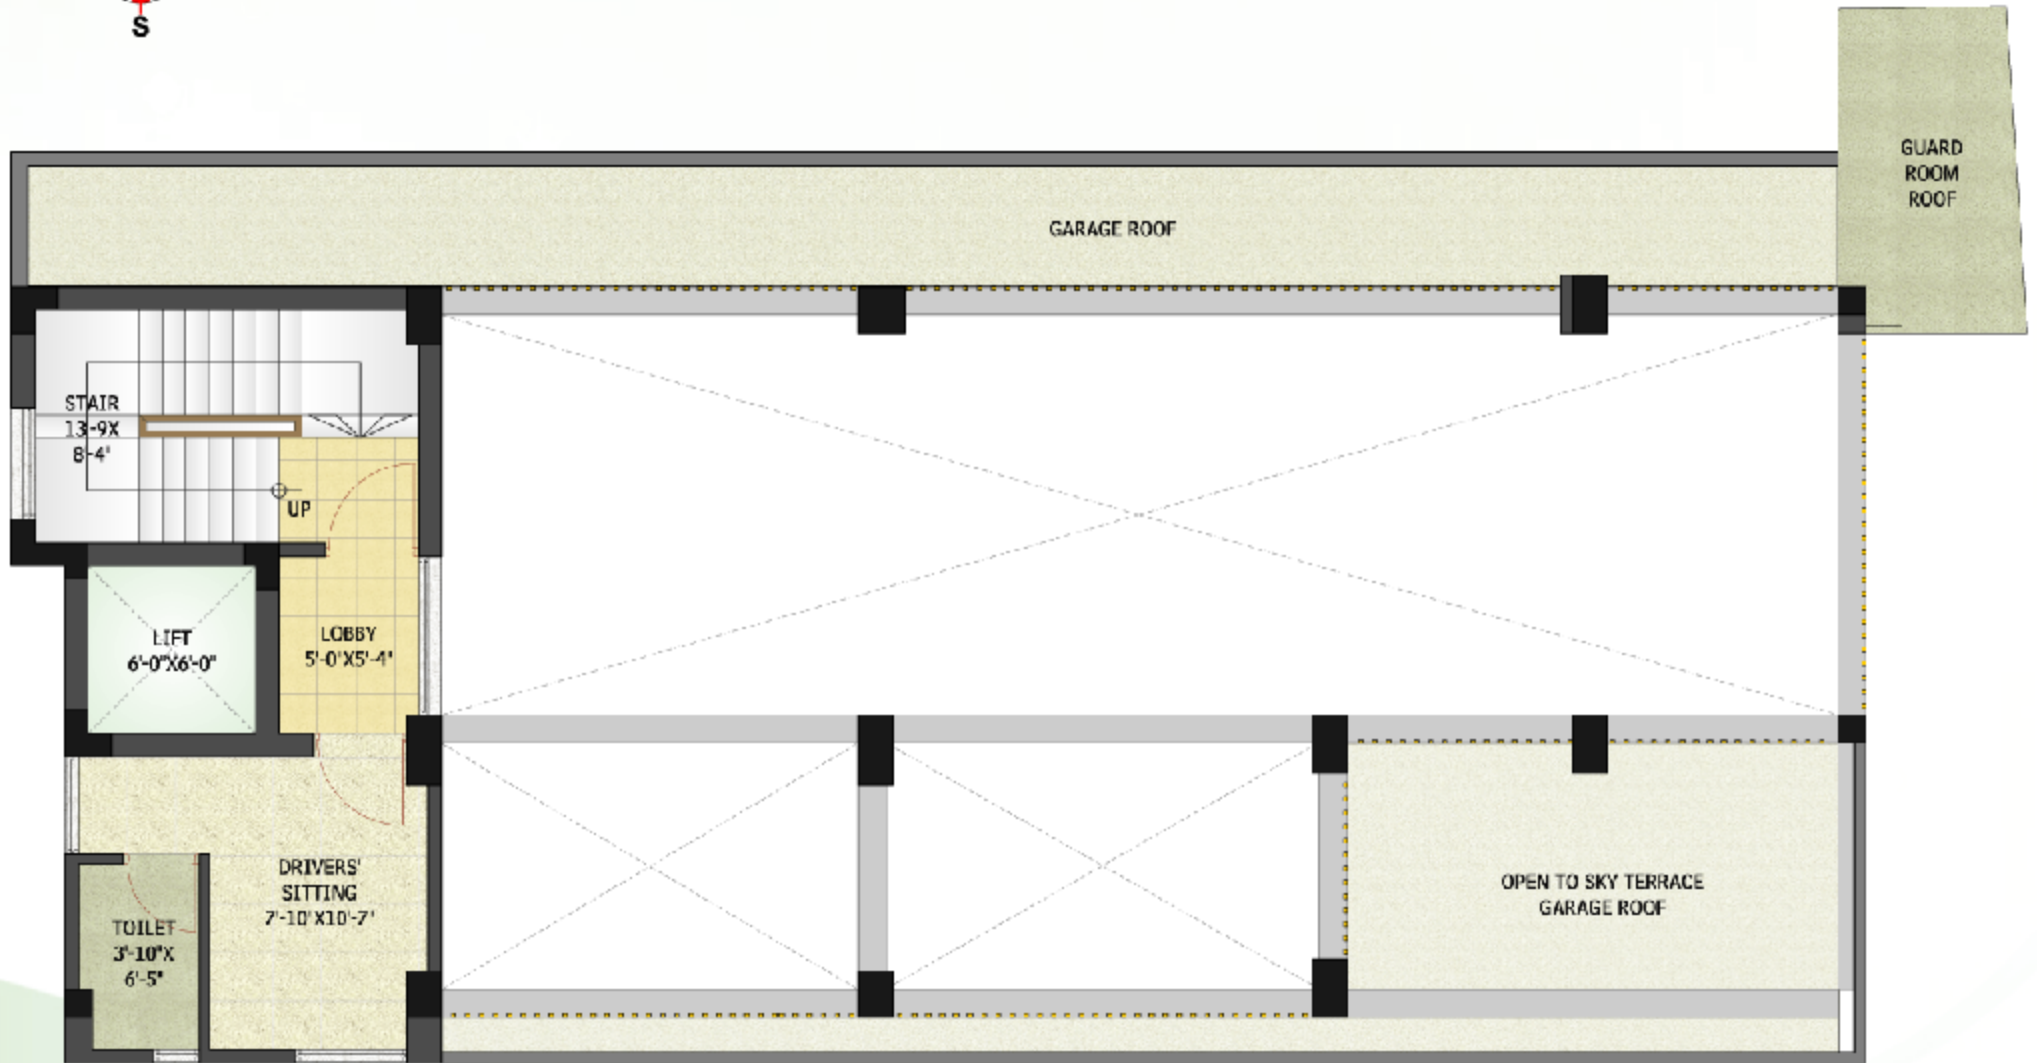

SEL Hashi Lodge

354/1, FREE SCHOOL STREET, KALABAGAN, DHAKA

GROUND FLOOR

SEL Hashi Lodge

The Layout Plans in the brochure are all indicative. Actual works shall be done according to final working drawings.

Simplex

(1142+232+199)
1573 sft (146.19 sqm)
 Plus **161 sft** Open terrace

SECOND FLOOR

SEL Hashi Lodge

Simplex

(1142+232+199)
1573 sft (146.19 sqm)

Simplex

(1142+232+199)
1573 sft (146.19 sqm)

6th to 9th FLOOR

SEL Hashi Lodge

The Layout Plans in the brochure are all Indicative. Actual works shall be done according to final working drawings.